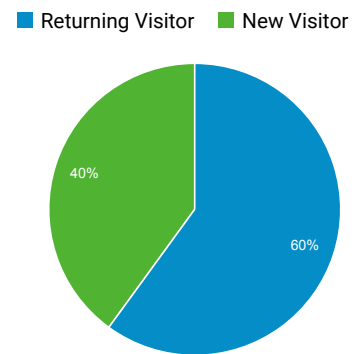

Jan 1, 2016 - Dec 31, 2016

Audience Overview

All Users
100.00% Sessions

Overview

Sessions 23,691	Users 9,838	Pageviews 63,025
Pages / Session 2.66	Avg. Session Duration 00:03:05	Bounce Rate 59.67%
% New Sessions 39.99%		

Language	Sessions	% Sessions
1. (not set)	13,097	55.28%
2. en-us	10,242	43.23%
3. Secret.google.com You are invited! Enter only with this ticket URL. Copy it. Vote for Trump!	119	0.50%
4. pt-br	68	0.29%
5. en	52	0.22%
6. c	15	0.06%
7. it-it	13	0.05%
8. es	12	0.05%
9. Vitaly rules google ☆*:。° °.*\ (ΛΠ^)/*.° °.*☆ ~\ (ツ) / (益益)(苺苺)(。。)ㄥ(苺_苺)(^_) \ (D') / ㄣ^? ㄣ(=^ ^=)oO	8	0.03%
10. en-gb	5	0.02%